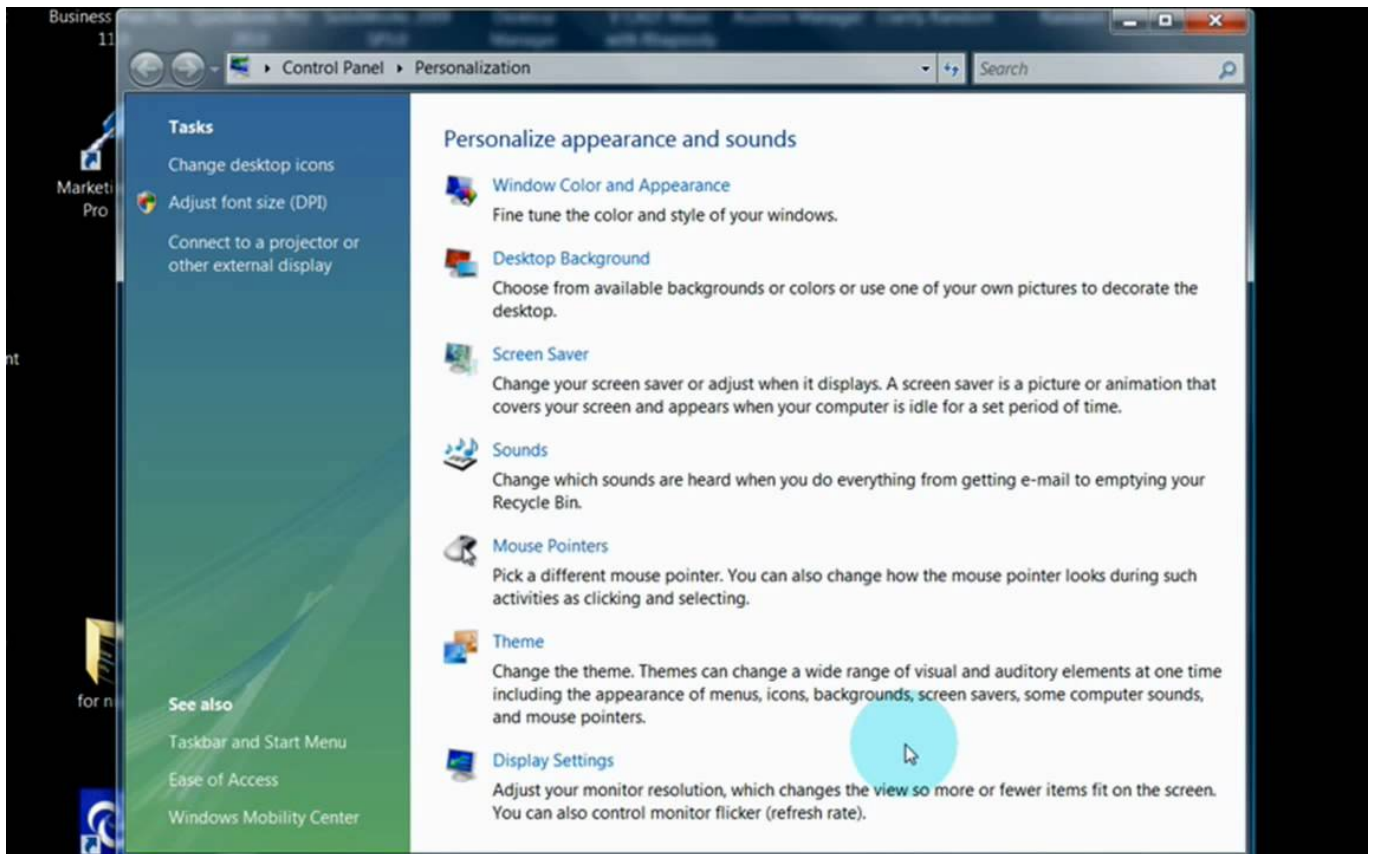

[Setting Up Projector With Vista](#)